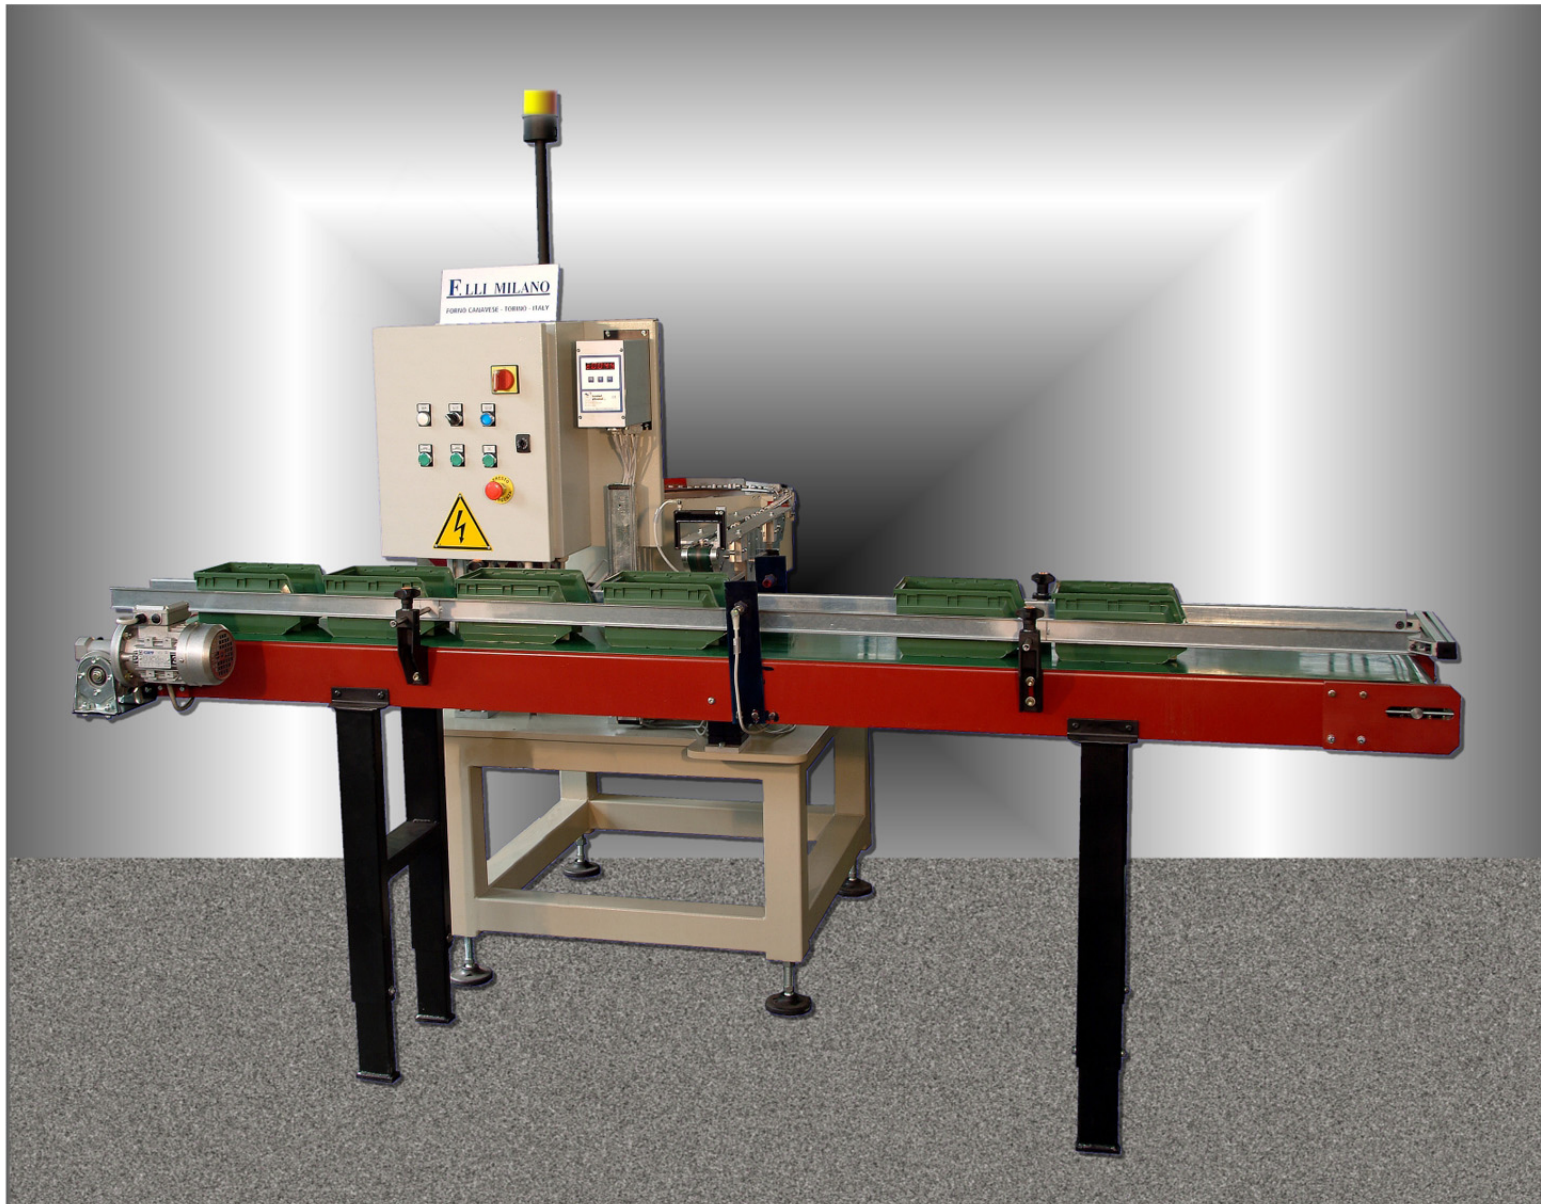

# Pearl Counter Machine

---

**F.LLI MILANO** s.r.l.

Progettazione e costruzione Macchine speciali

---

# MACHINE-COUNTING PEARLS

**This machine is useful for the counting of various types of pearls.  
In particular is useful for the counting of pearls to be mounted on multi-wire machines.**

The machine is formed by an iron structure with a plane where there is a circular vibrator that loads the pearls into its guide.

The pearls are aligned on a raceway (guide) and they are counted with a laser while falling in the empty boxes arranged on a conveyor 2500 mm long.

The counting of the pearls that must fall into each box is programmable by an electronic panel, which is near the electrical cabin.

This machine is CE certified.

This is a simple machine, but absolutely necessary to the exact and fast counting of the pearls. It works automatically and so the operator can do other work.

---

**F.LLI MILANO S.r.l.**