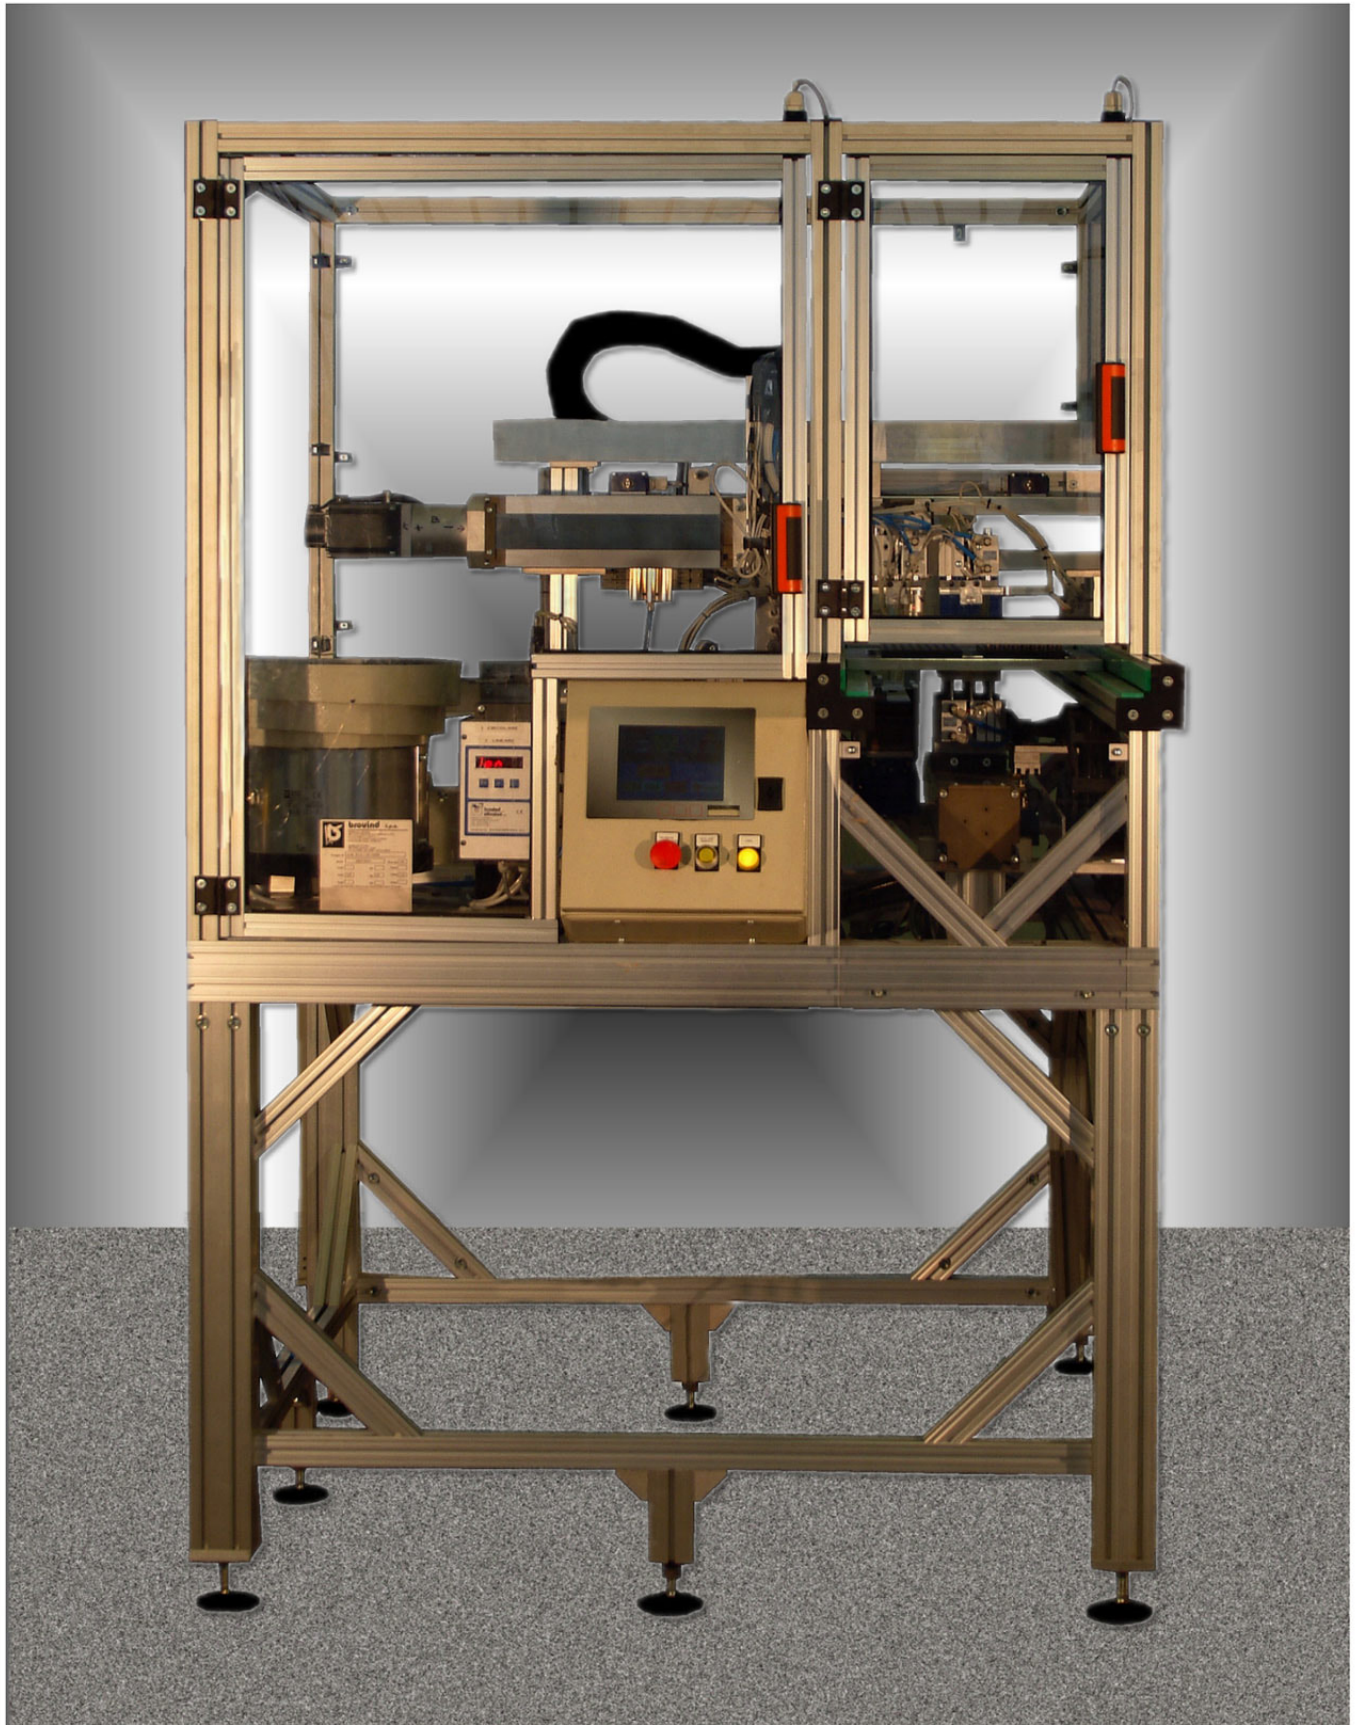

Robot for Ring mounting in diamond pearls

F.LLI MILANO S.r.l.

Progettazione e costruzione Macchine speciali

ROBOT FOR MECHANIZED ASSEMBLY OF RING ON DIAMOND PEARLS

Automatic palletizer (robot) with CNC and its own display station, completely independent for mechanized assembly of ring on pearls and pins already assembled on graphite trays.

Description of the palletizer (robot):

The palletizer is an automatic machine, that assembles the rings one by one with pliers and step by step system. The rings are slipped on pins and pearls already assembled on graphite trays.

The palletizer has an autonomy of 2 trays, and after that an automatic system changes the full trays with empty ones, which are taken from the trays storage.

The rings to assemble are manually emptied into a container. It has a vibrant system with capacity of 3000 pieces.

Minimum production: forecast 500 ring/hour.

The palletizer is controlled by the CNC with its own display station, completely independent. The machine is CE certified and has its report of conformity and the instruction manual.